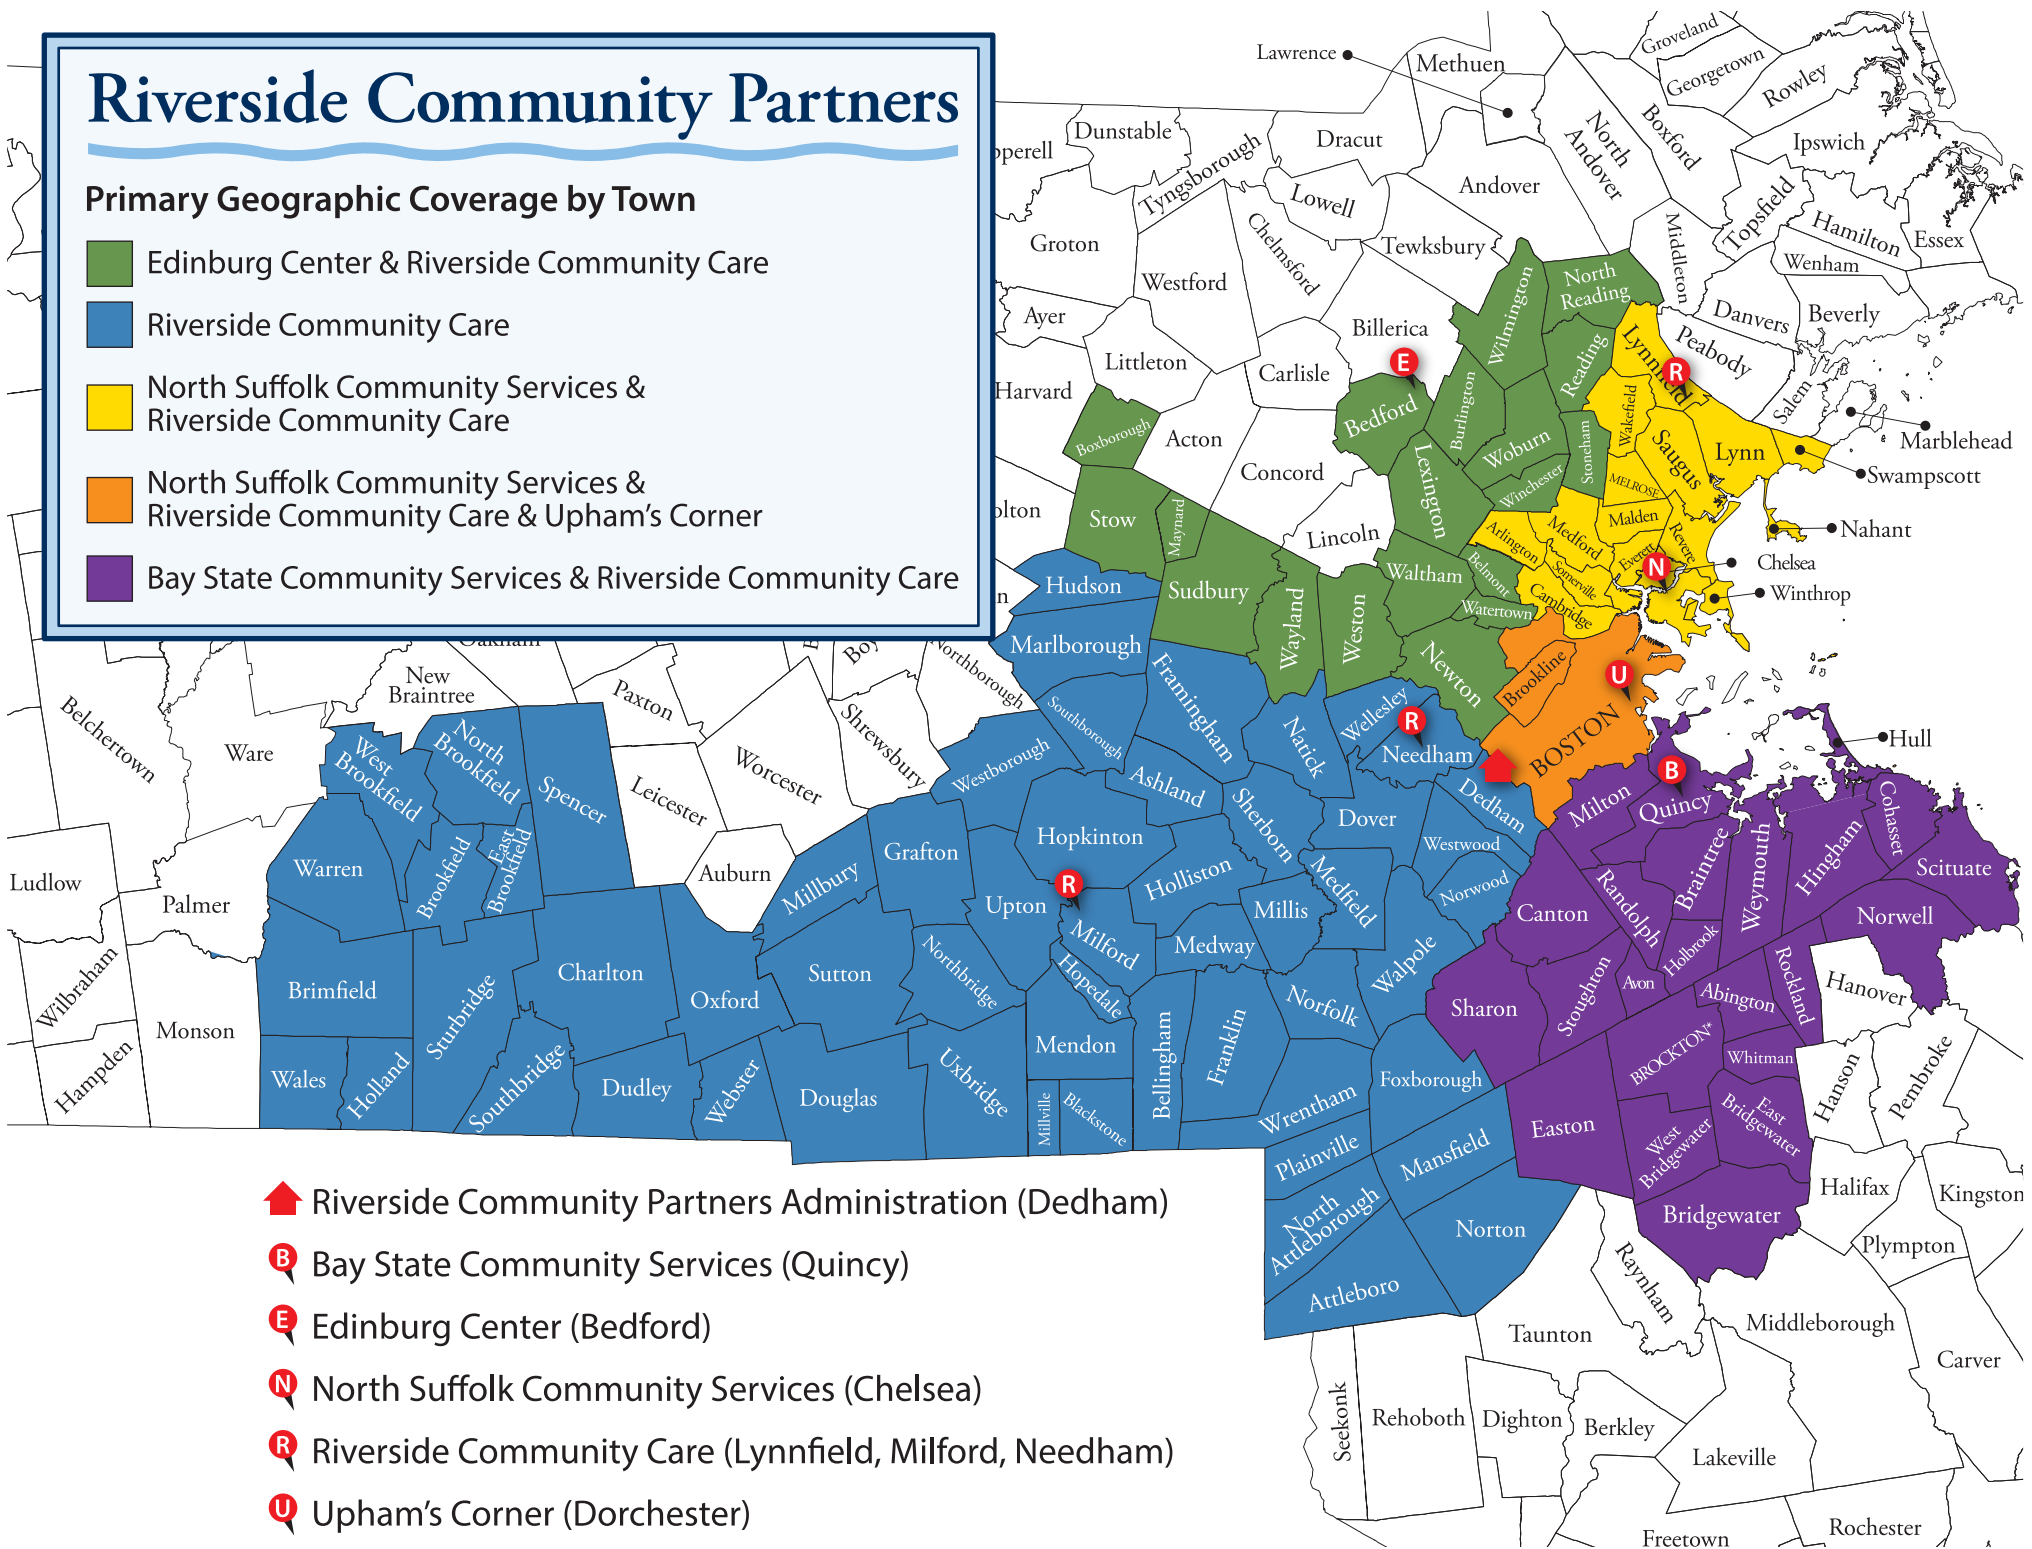

Riverside Community Partners

Primary Geographic Coverage by Town

- Edinburg Center & Riverside Community Care
- Riverside Community Care
- North Suffolk Community Services & Riverside Community Care
- North Suffolk Community Services & Riverside Community Care & Upham's Corner
- Bay State Community Services & Riverside Community Care

- ▲ Riverside Community Partners Administration (Dedham)
- B Bay State Community Services (Quincy)
- E Edinburg Center (Bedford)
- N North Suffolk Community Services (Chelsea)
- R Riverside Community Care (Lynnfield, Milford, Needham)
- U Upham's Corner (Dorchester)